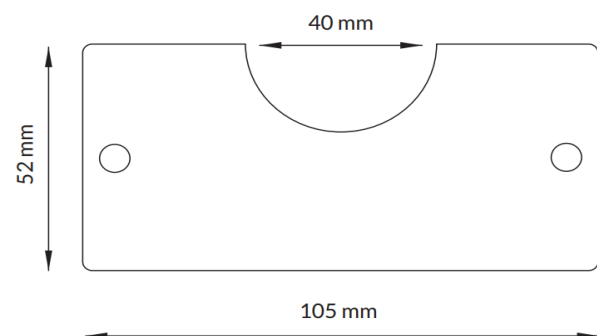

Available Sizes:

- W.105mm x H .52mm x Dia 75mm
- W.105mm x H .52mm x Dia 50mm
- W.105mm x H .52mm x Dia 40mm
- W.105mm x H .52mm x Dia 32mm
- W.105mm x H .52mm x Dia 28mm
- W.105mm x H .52mm x Dia 25mm
- W.105mm x H .52mm x Dia 22mm
- W.105mm x H .52mm x Dia 15mm
- W.105mm x H .52mm x Dia 12mm
- W.210mm x H.104mm x Dia 110mm
- W.210mm x H. 115mm x Dia 154mm

Available finishes:

Brushed

Material:	Aluminium
Dimensions:	As above
Packing/Carton:	10 pieces
Finish:	Brushed

11 Different Sizes Available (See Above)

Deadline Products
Liverpool L33 7SR

Tel: +44 (0) 151 548 5050
Web: www.deadlineproducts.co.uk